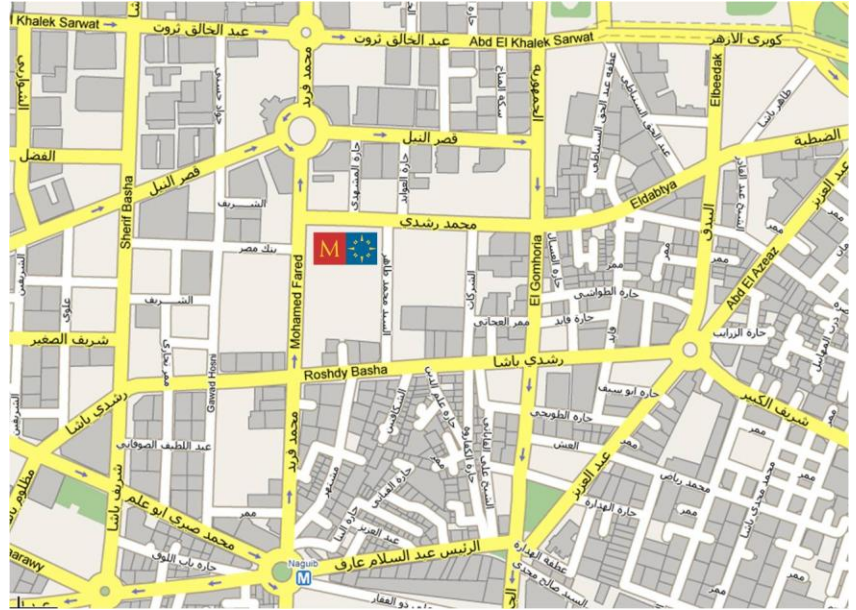

#### Directions to Mazars Cairo

Bank Misr Tower is situated next to Opera square  
,Down Town . The building is on  
Mohamed Farid Street & Mazars Mostafa Shawki is on  
20th floor

#### By Underground

The nearest Cairo Underground station is Mohamed  
Naguib Station

#### By car

If you are travelling by car, the nearest car Park is Opera  
Garage in Opera Square