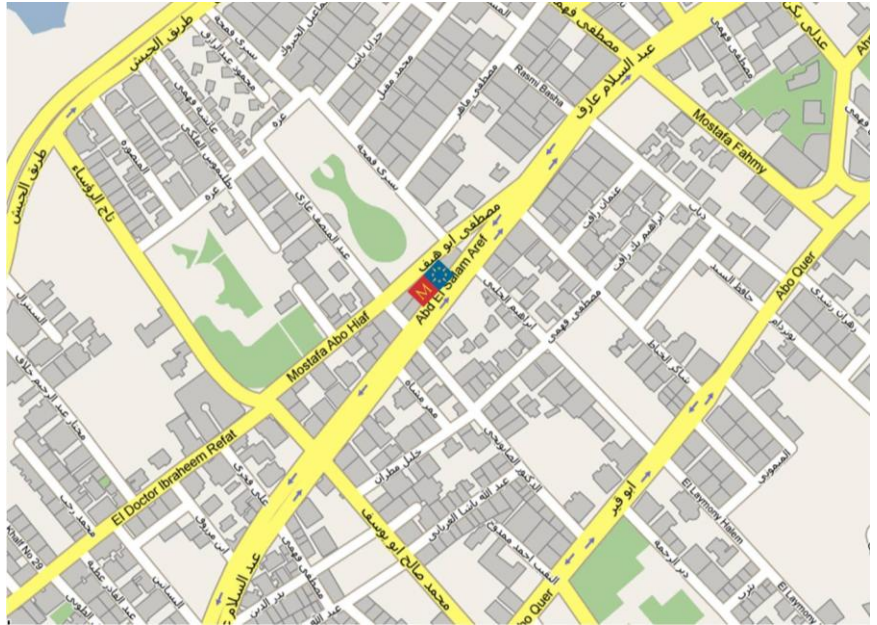

How to find us in ...

Alexandria

78 Abdel Salam Aref Street,

Borg El Salam - Glym

P.O. Box 360 Alexandria 21411

Egypt

Tel: +2 (02) 23917299 - 23957312

Fax: +2 (02) 23939430

Email: webmail@mshawki.com

www.mazars.com.eg

www.mshawki.com

Directions to Mazars Cairo

El Salam Tower is situated next to Ibrahim Ebeed Hospital , The building is on Abdel Salam Aref Street & Mazars Mostafa Shawki is on 5th floor

By car

If you are travelling by car, the nearest way is Abdel Salam Aref Street

By Air

The Nearest Airport is Alexandria Airport
The quickest route by public transport from Alexandria Airport is to take Abdel Salam Aref Street Street